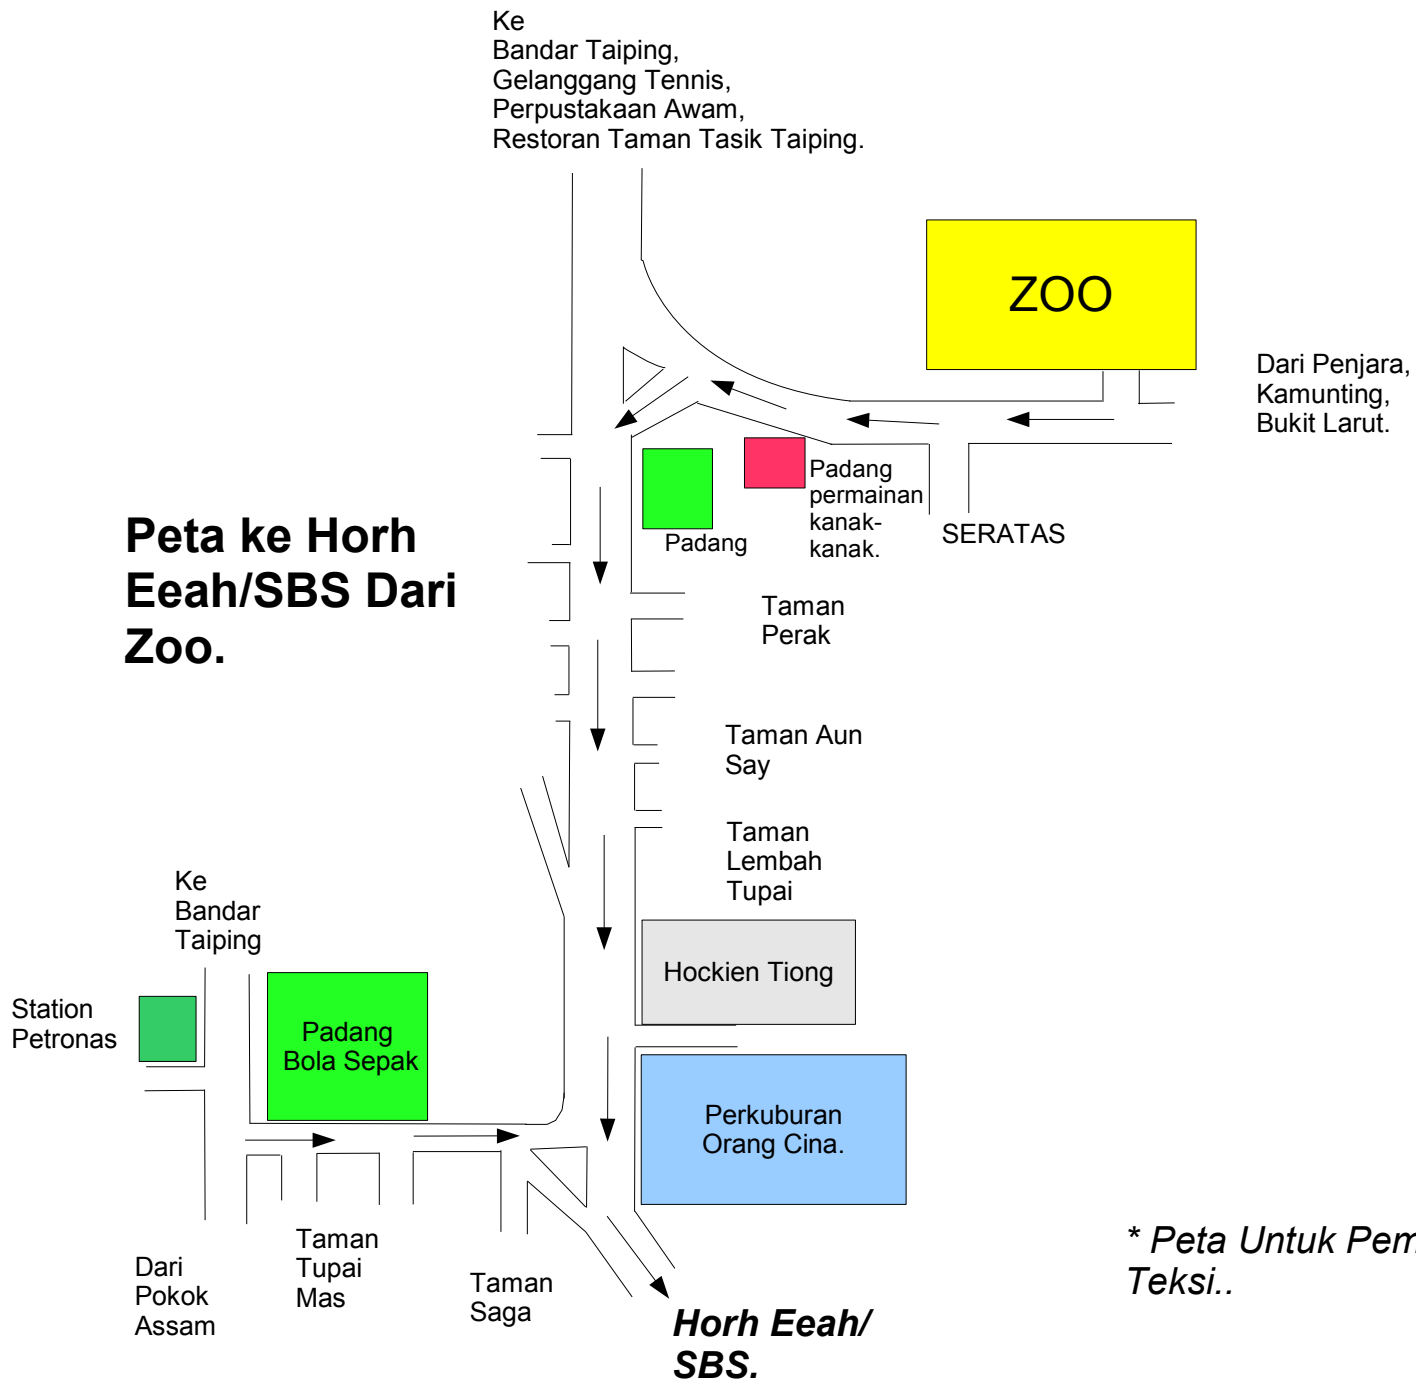

To
Taiping Town,
Public Library,
Tennis Court,
Taiping Lake Garden Restaurant.

ZOO

Field

Small
Children
play
ground

SERATAS

Taman
Perak

Taman
Aun
Say

Taman
Lembah
Tupai

Hockien Tiong

Chinese Cemetery

Map to Horh Eeah/SBS from Zoo.

** Map for cab driver.*

From Taiping
Town

Petronas
Petrol
Station.

Football
field

From
Pokok
Assam

Taman
Tupai
Mas

Taman
Saga

**Horh Eeah/
SBS.**

Peta ke Horh Eeah/SBS Dari Zoo.

** Peta Untuk Pemandu Teksi..*